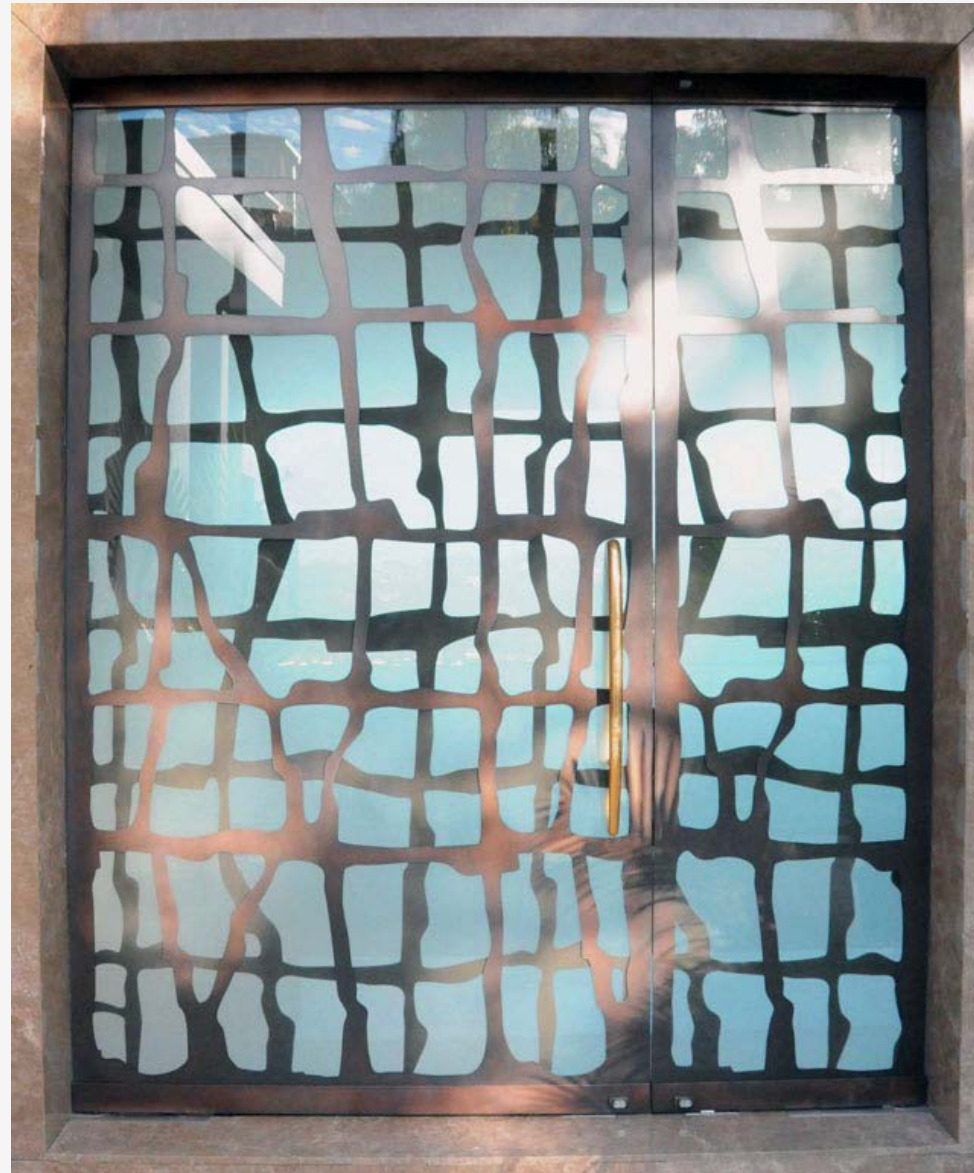

Treasury Bronze Cast Pearl | Applied to laminated glass

Brown Rust | Inlaid in Glass

Brown Rust | Inlaid in Glass

Veil | Diffuse Retro

Horizontal Shiver Gate | Treasury Bronze Pearl

Formed Etched | Legend

Shiver Vertical Carved in Glass